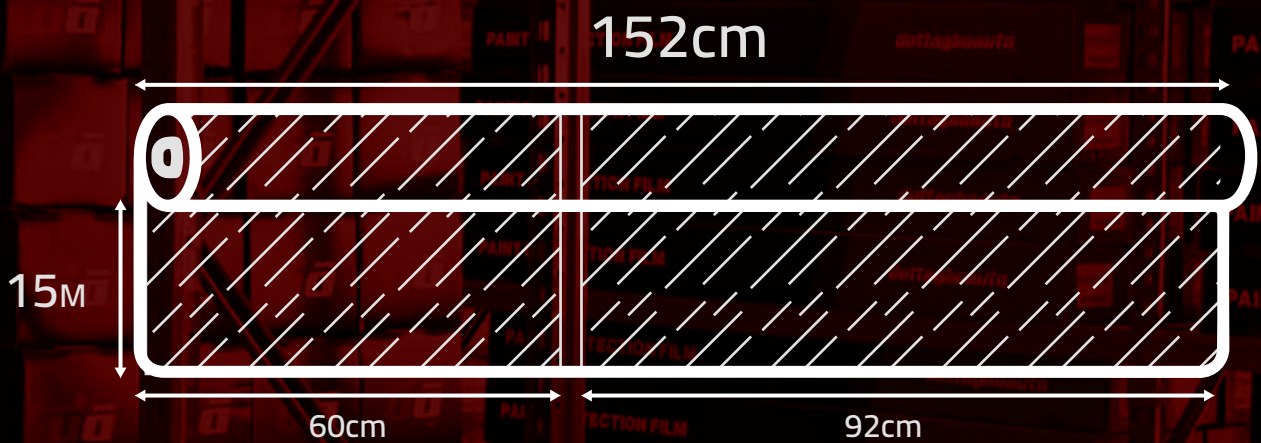

PPF DIMENSIONS & SIZES