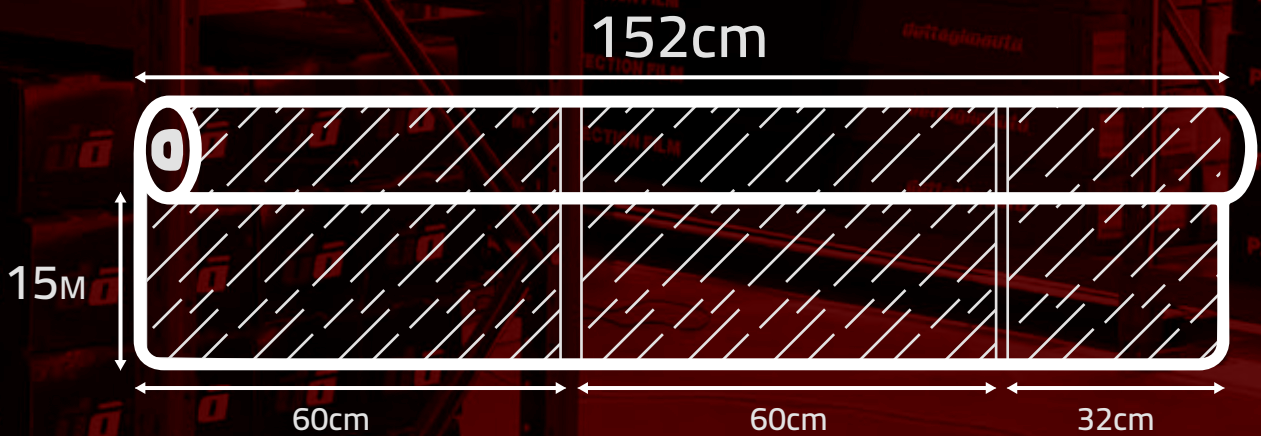

DAMXXXXXXXXXX

PPF MATT

PPF DIMENSIONS & SIZES

DETTAGLIOAUTO GLOSSY DARK

- PERFECT GLOSS & CLARITY
- MARVELOUS COATING FILM PROCESSING TECHNOLOGY WHICH PROVIDES EXCELLENT GLOSS AND TRANSPARENCY
- EXCELLENT WORKABILITY
- IT IS EASY TO APPLY AND TRANSFORM DUE TO HIGH ELONGATION AND SELF-HEALING TECHNOLOGY