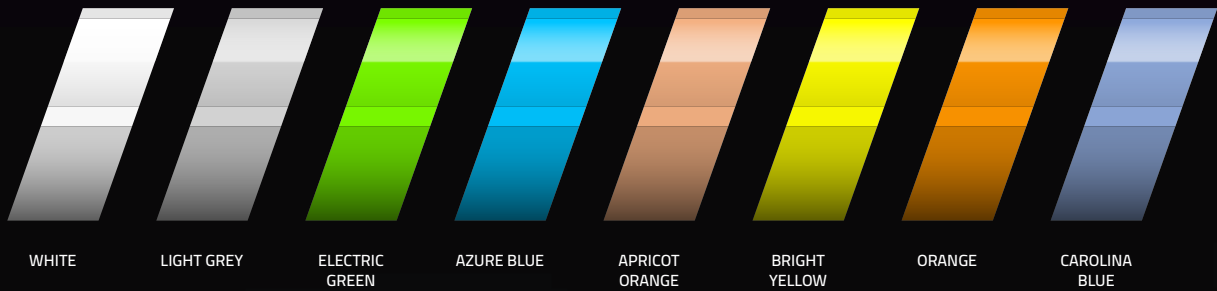

DETTAGLIOAUTO BRIGHT

تم تصميمه خصيصًا للسيارات ذات اللون الأبيض و الألوان الفاتحة مما يجعل السيارات أكثر لمعانًا وبريقًا مع مقاومة الإصفرار

DETTAGLIOAUTO DARK

تم تصميمه خصيصًا للسيارات ذات اللون الاسود و الألوان الغامقة مما يجعل السيارات أكثر لمعانًا وبريقًا مع مقاومة الإصفرار

NEW ERA OF PROTECTION

DETTAGLIOAUTO PAINT PROTECTION FILM (PPF) HAS EVOLVED A NEW ERA OF ADVANCE PROTECTION FILMS DESIGNED BY DETTAGLIOAUTO TO BE MORE COMPATIBLE WITH SAUDI ARABIA AND MIDDLE EAST HARSH WEATHER. ITS PROVIDED WITH MORE ADVANTAGES AND FEATURES TO FURTHER SERVE DETTAGLIOAUTO AND ITS CUSTOMERS WITH TOP NOTCH PROTECTION FILM SUITABLE TO THEIR CAR COLORS TO ENSURE PERFECTION

DETTAGLIOAUTO BRIGHT

IT IS EXTENSIVELY DESIGNED FOR THE WHITE AND LIGHT CARS COLORS THAT MAKES THE CARS GLOSSIER AND SHINIER WITH EXTRA ANTI-YELLOWING .

DETTAGLIOAUTO DARK

IT IS EXTENSIVELY DESIGNED FOR THE BLACK AND DARK COLORS CARS THAT MAKES THE CARS GLOSSIER AND SHINIER WITH ACCEPTABLE ANTI-YELLOWING RESISTANCE.