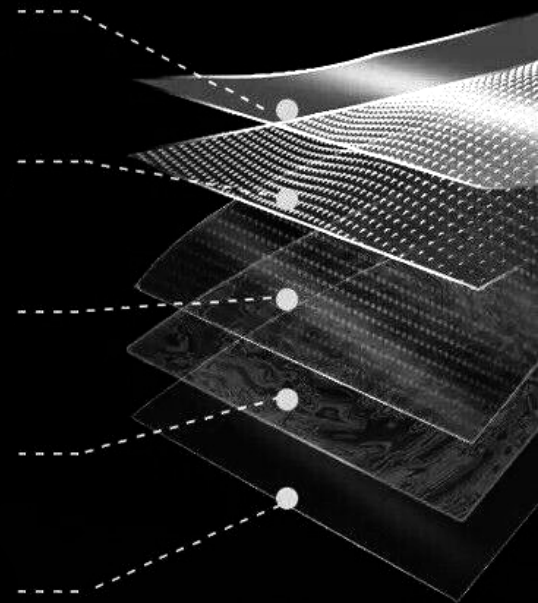

PROTECTION FILM

TOP COATING

TPU SHEET

ADHESIVE

RELEASE PET