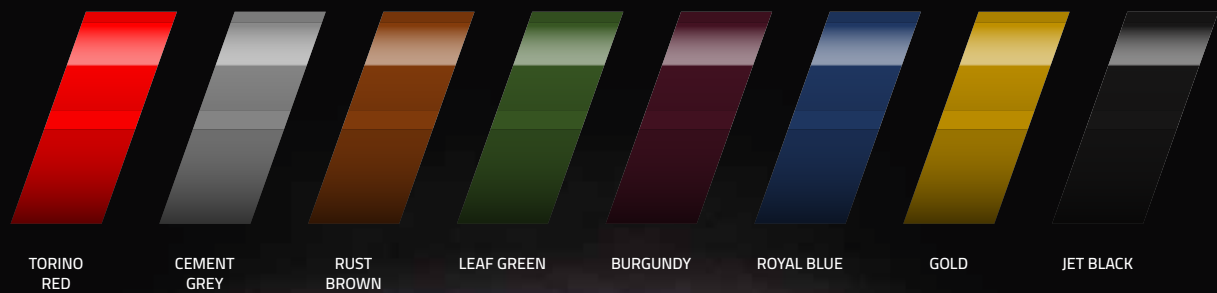

DETTAGLIOAUTO BRIGHT

تم تصميمه خصيصًا للسيارات ذات اللون الأبيض و الألوان الفاتحة مما يجعل السيارات أكثر لمعانًا وبريقًا مع مقاومة الإصفرار

DETTAGLIOAUTO DARK

تم تصميمه خصيصًا للسيارات ذات اللون الاسود و الألوان الغامقة مما يجعل السيارات أكثر لمعانًا وبريقًا مع مقاومة الإصفرار

NEW ERA OF PROTECTION

DETTAGLIOAUTO PAINT PROTECTION FILM (PPF) HAS EVOLVED A NEW ERA OF ADVANCE PROTECTION FILMS DESIGNED BY DETTAGLIOAUTO TO BE MORE COMPATIBLE WITH SAUDI ARABIA AND MIDDLE EAST HARSH WEATHER. ITS PROVIDED WITH MORE ADVANTAGES AND FEATURES TO FURTHER SERVE DETTAGLIOAUTO AND ITS CUSTOMERS WITH TOP NOTCH PROTECTION FILM SUITABLE TO THEIR CAR COLORS TO ENSURE PERFECTION

NEW INNOVATIONS

DETTAGLIOAUTO IS PLEASED TO ANNOUNCE THE SUCCESSFUL REVEL OF THREE NEW PPF CATEGORIES, ALL FILMS MAINTAIN THE SAME EASY INSTALLATION FEATURES, THICKNESS AND ELASTICITY WITH ENHANCED TOP COATING. NEW PPF IS PRODUCED IN A NEW BOX AND SERIAL NUMBER FOR TRACKING WITH THE POSSIBILITY OF PROVIDING VARIOUS SIZES UPON REQUEST.

DETTAGLIOAUTO BRIGHT

IT IS EXTENSIVELY DESIGNED FOR THE WHITE AND LIGHT CARS COLORS THAT MAKES THE CARS GLOSSIER AND SHINIER WITH EXTRA ANTI-YELLOWING .

DETTAGLIOAUTO DARK

IT IS EXTENSIVELY DESIGNED FOR THE BLACK AND DARK COLORS CARS THAT MAKES THE CARS GLOSSIER AND SHINIER WITH ACCEPTABLE ANTI-YELLOWING RESISTANCE.